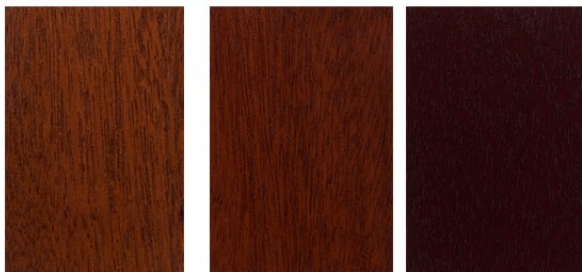

Wood Veneers Finish Color Chart

CHERRIES:

American Biltmore Warm Axiom Cordovan Medium Espresso Deep

WALNUTS:

Warm Natural Ebony

MAPLES:

Natural Fusion Warm Golden

MAHOGANIES:

Light Medium Deep

OAKS:

Natural Medium

Call Us Toll Free 1-800-808-4788

DEFINING SPACE SINCE 1985