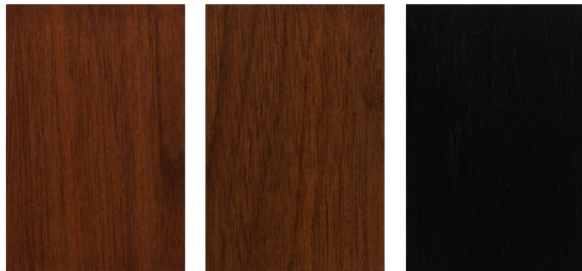

Wood Veneers Finish Color Chart

CHERRIES:

American Biltmore Warm Axiom Cordovan Medium Espresso Deep

WALNUTS:

Warm Natural Ebony

MAPLES:

Natural Fusion Warm Golden

MAHOGANIES:

Light Medium Deep

OAKS:

Natural Medium

Call Us Toll Free 1-800-808-4788

DEFINING SPACE SINCE 1985